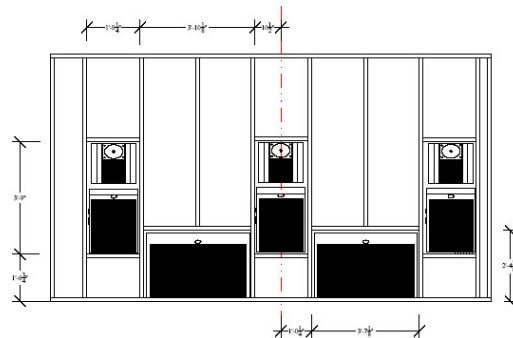

There's lots of new and exciting things to see and hear from Procella. For the very first time at ISE Amsterdam, we're showing:

- **A THX-specification Baffle Wall** -- never before shown at ISE -- and uniquely designed to be open at the side and back to allow AV professionals a rare view into the practical build structures of such a baffle wall (literally!). You'll be able to see for yourself, ask questions, and learn just what goes into this must-have room element for high-end professional and home cinema screening rooms.